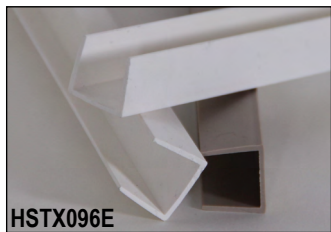

Indented Edge Cap

PART #	DESCRIPTION	QTY
HST1096E	Indented Edge Cap, White 96"	16
HST2096E	Indented Edge Cap, Taupe 96"	16
HST3096E	Indented Edge Cap, Slate Gray 96"	16
HST4096E	Indented Edge Cap, Black 96"	16
HST5096E	Indented Edge Cap, Maple 96"	16
HST6096E	Indented Edge Cap, Oak 96"	16
HST7096E	Indented Edge Cap, Cherry 96"	16
HST8096E	Indented Edge Cap, Antique White 96"	16

Color Strips

Color strips are a fantastic way to add an appealing accent color to any size section of HandiWALL®. Great for retail branding or enhancing the look of any garage or residential space.

No glue or adhesive necessary, simply slide the color strips into the HandiWALL® grooves. Color strips will not effect installation of accessories.

Color Strips

PART #	DESCRIPTION	QTY
HSSTR4008-16	Color Strip, Black, 16-Pack, 96"	16
HSSTR5008-16	Color Strip, Blue, 16-Pack, 96"	16
HSSTR8008-16	Color Strip, Yellow, 16-Pack, 96"	16
HSSTRRED	Color Strip, Red, 16-Pack, 96"	16