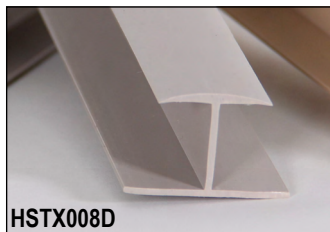

Trim Extrusions

We offer a wide array of extrusions to finish off the HandiWALL® installation.

Parts are made to frame out your wall, eliminate seams and make 90 degree angle connections more cosmetically appealing.

Division Molding

PART #	DESCRIPTION	QTY
HST1096D	Division Molding, White 96"	10
HST2096D	Division Molding, Taupe 96"	10
HST3096D	Division Molding, Slate Gray 96"	10
HST4096D	Division Molding, Black 96"	10
HST5096D	Division Molding, Maple 96"	10
HST6096D	Division Molding, Oak 96"	10
HST7096D	Division Molding, Cherry 96"	10
HST8096D	Division Molding, Antique White 96"	10

Color Strips

Color strips are a fantastic way to add an appealing accent color to any size section of HandiWALL®. Great for retail branding or enhancing the look of any garage or residential space.

No glue or adhesive necessary, simply slide the color strips into the HandiWALL® grooves. Color strips will not effect installation of accessories.

Color Strips

PART #	DESCRIPTION	QTY
HSSTR4008-16	Color Strip, Black, 16-Pack, 96"	16
HSSTR5008-16	Color Strip, Blue, 16-Pack, 96"	16
HSSTR8008-16	Color Strip, Yellow, 16-Pack, 96"	16
HSSTRRED	Color Strip, Red, 16-Pack, 96"	16