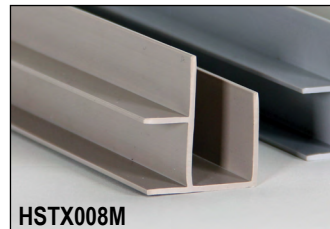

Trim Extrusions

We offer a wide array of extrusions to finish off the HandiWALL® installation.

Parts are made to frame out your wall, eliminate seams and make 90 degree angle connections more cosmetically appealing.

Division Molding

PART #	DESCRIPTION	QTY
HST1096D	Division Molding, White 96"	10
HST2096D	Division Molding, Taupe 96"	10
HST3096D	Division Molding, Slate Gray 96"	10
HST4096D	Division Molding, Black 96"	10
HST5096D	Division Molding, Maple 96"	10
HST6096D	Division Molding, Oak 96"	10
HST7096D	Division Molding, Cherry 96"	10
HST8096D	Division Molding, Antique White 96"	10

Color Strips

Color strips are a fantastic way to add an appealing accent color to any size section of HandiWALL®. Great for retail branding or enhancing the look of any garage or residential space.

No glue or adhesive necessary, simply slide the color strips into the HandiWALL® grooves. Color strips will not effect installation of accessories.